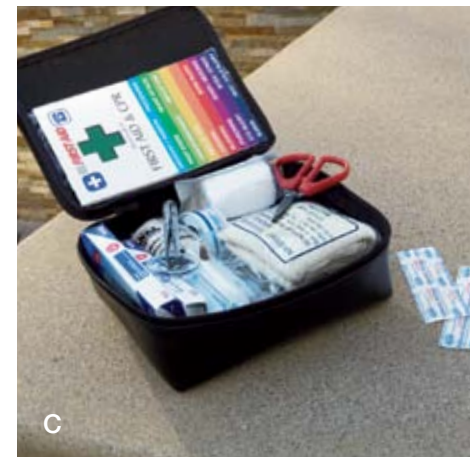

Interior Accessories

Ashtray Cup (A) This convenient, self-contained ashtray cup fits snugly inside the cupholder.

- Hinged lid helps minimize odors and flyaway ashes
- Easy to empty and clean

Emergency Assistance Kit (B) Don't let small issues stop you in your tracks.

- Kit includes booster cables, stainless steel multi-purpose tool, survival blanket, gloves, flashlight, tire pressure gauge and bungee cord
- Reflective warning triangle and trim on kit exterior help alert other drivers to your vehicle

First Aid Kit (C) Be prepared for life's little emergencies.

- Soft-sided kit includes insect-sting pads, bandages, scissors, two emergency blankets and more
- VELCRO® brand mounting strips help the kit remain firmly in place

toyota.com/accessories